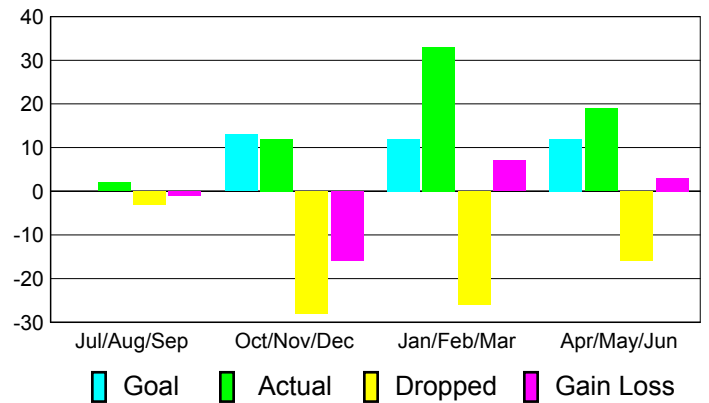

### YTD Status Quo Clubs 2010-2011

Status Quo Clubs Compared to Status Quo Members

## MEMBERSHIP

**Membership Results**  
2010-2011

**Membership**  
2009-2010

Month	Net Memb Goal	Actual New Memb	Actual Dropped Memb	Gain/Loss of Memb	Gain/Loss of Memb
Jul/Aug/Sep	0	2	-3	-1	-4
Oct/Nov/Dec	13	12	-28	-16	-17
Jan/Feb/Mar	12	33	-26	7	15
Apr/May/June	12	19	-16	3	-19
<b>Totals</b>	<b>37</b>	<b>66</b>	<b>-73</b>	<b>-7</b>	<b>-25</b>

### Membership Results 2010-2011

Goal, New, Dropped, Gain/Loss

### Comparison of Membership Gain/Loss

Current Year Compared to the Previous Year