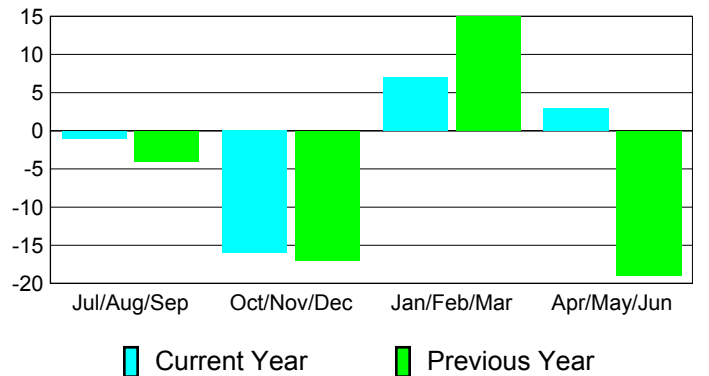

Gender Comparison 2010-2011

Jul/Aug/Sep

Oct/Nov/Dec

Jan/Feb/Mar

Apr/May/June

Male

Female